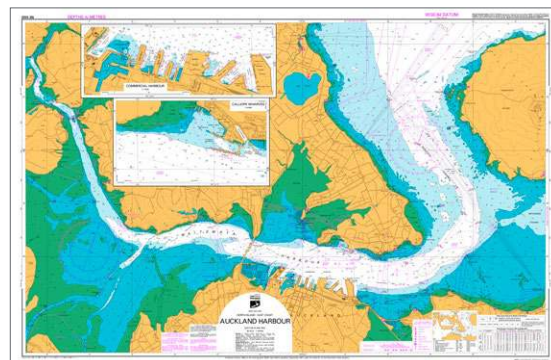

**ColorWave
3800**

**ColorWave
3600**

MODEL

ColorWave 3800
ColorWave 3600

MAXIMUM SIZE

42" Wide
42" Wide

TONERS

4 Colors
4 Colors